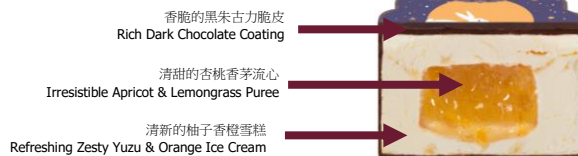

- Seven stars made up of all-time favourites and a bright, lava-filled moon, composing a joyful starry night
- A box of 8 pieces of designated flavor of ice cream mooncake
- Ice Cream Flavor:
  Stars: Zesty Yuzu & Orange, Belgian Chocolate, Vanilla, Mango, Strawberry Cheesecake, Cookies & Cream, Chocolate (1 piece each)
  Moon: Zesty Yuzu & Orange Ice Cream with Apricot and Lemongrass Puree (1 piece)